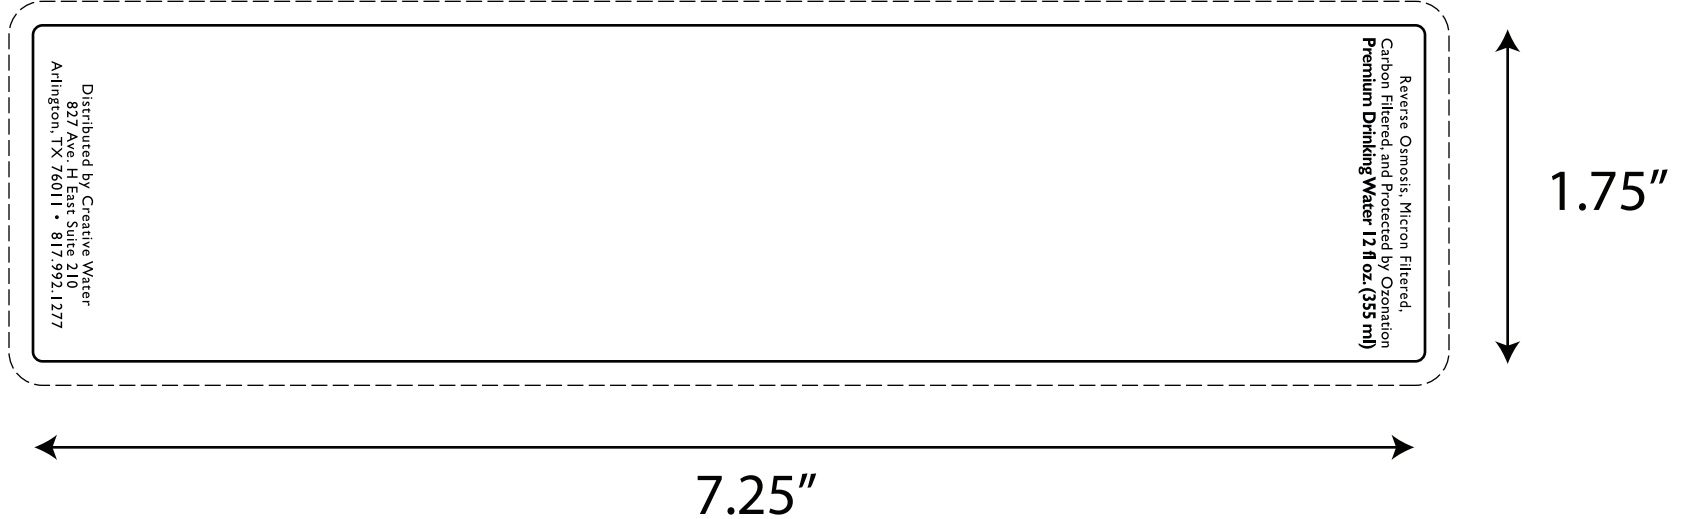

12 oz Custom Label Template

- ** Please extend artwork to the dotted bleed line
- ** All fonts must be outlined and artwork must be embedded in file