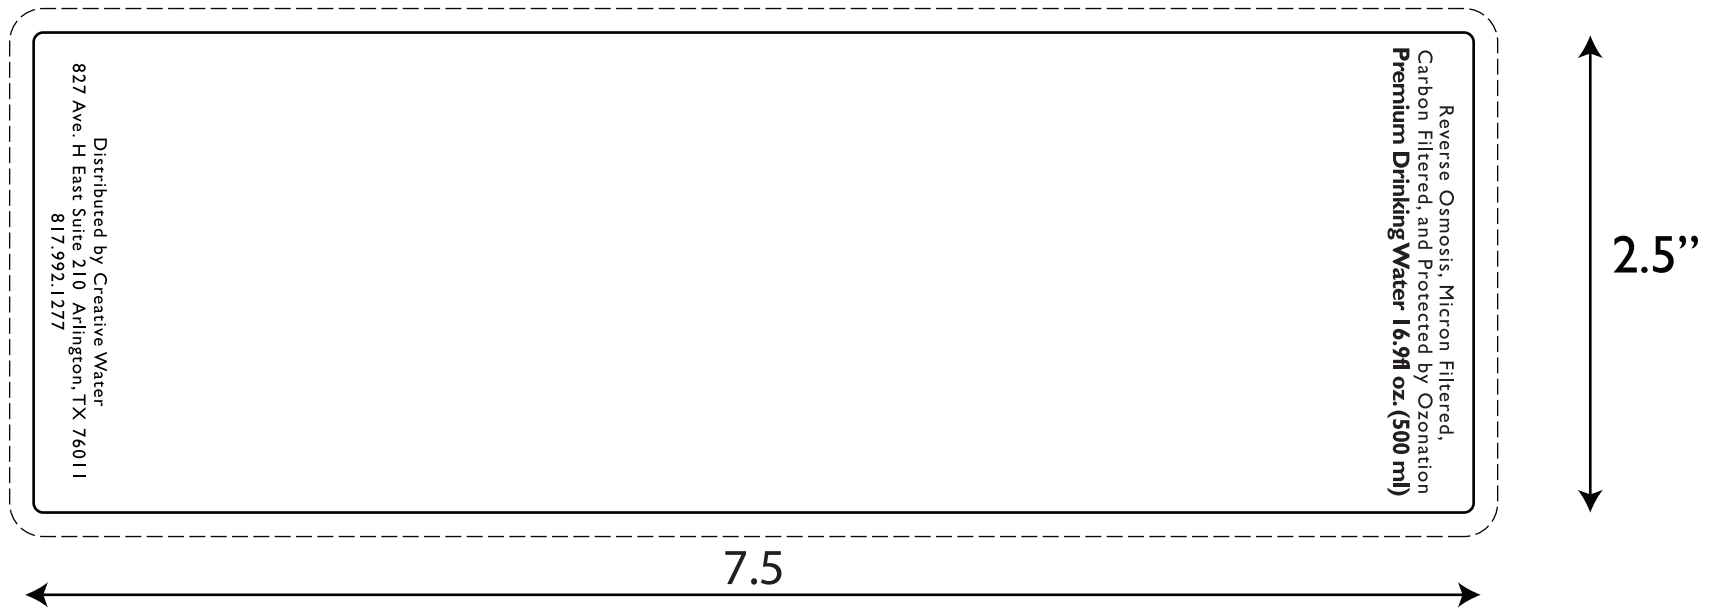

16.9 oz Custom Label Template

- ** Please extend artwork to the dotted bleed line**
- ** All fonts must be outlined and artwork must be embedded in file**